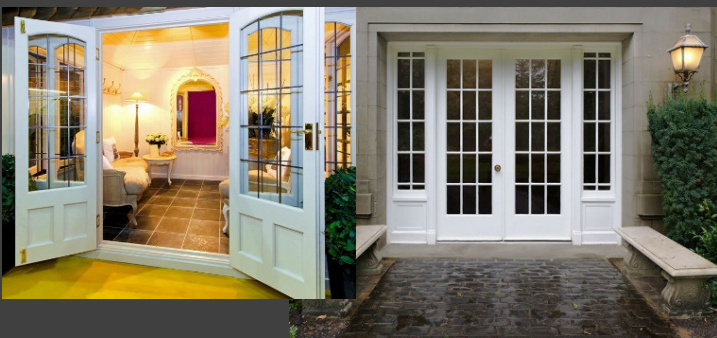

External Doors

Front Doors, Rear Entrance Doors and French Doors, we continue to make an exceptional quality of door to match the style of the property. Constructed using the traditional jointing method of mortice and tenon used for centuries resulting in absolute stability. A fine selection glazing styles and glass is available as well as door furniture and lockings systems, more information is available on our website .