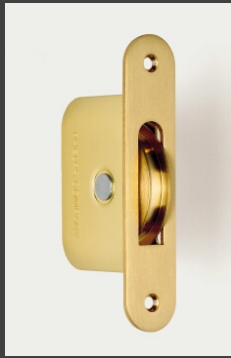

Casement Windows

Casement Window are hinged, there are many designs and styles and as such are tailor made unique for each project.

They can be made to match the existing or a different design of your choice.