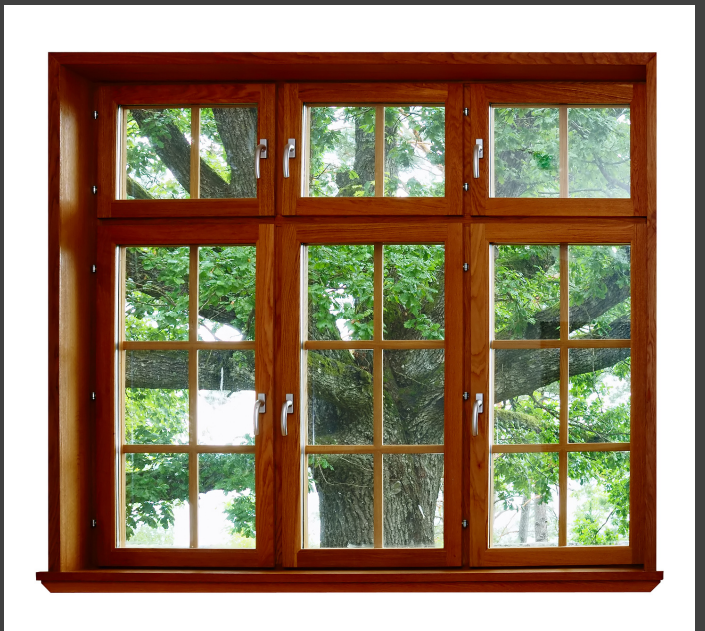

Casement Windows

Casement Window are hinged, there are many designs and styles and as such are tailor made unique for each project.

They can be made to match the existing or a different design of your choice.

Many of our customers over the years have been converting from the UPVC windows and doors back to the traditional designs and materials originally used in the property.

Our casement windows are also made with hardwood timber for a superior finish. Along with a choice selection of ironmongery.